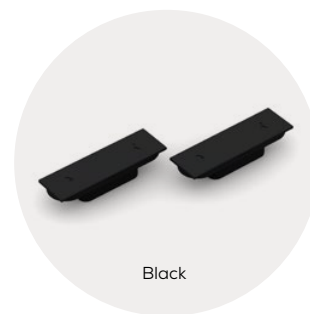

Magnotica Pro SE®