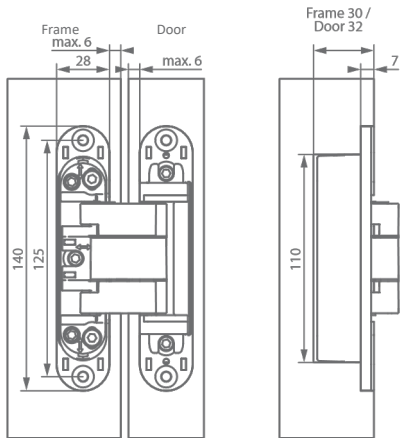

# Technical Details

	Invisible neo S-5	Invisible neo M-6	Invisible neo L-7
<b>Material:</b>	Zamak	Zamak	Zamak
<b>Door thickness</b>	Min. 33 mm	Min. 36 mm	Min. 40 mm
<b>Door thickness with max. front panel</b>	35 mm	40 mm	46 mm
<b>Overall depth</b>	26.5 mm (frame) / 30 mm (door)	30 mm (frame) / 32 mm (door)	30 mm (frame) / 36 mm (door)
<b>Dimensions (L x W)</b>	120 x 25 mm	140 x 28 mm	170 x 32 mm
<b>Weight capacity guide <sup>1</sup></b> 3 Hinges	80kg	100 kg	150 kg
<b>Installment &amp; adjustment</b>	Easy-Hook	Easy-Hook	Easy-Hook
<b>Height adjustment <sup>1</sup></b>	-2.5   +2.5 mm	- 3   + 3 mm	- 3   + 3 mm
<b>Width adjustment <sup>1</sup></b>	- 3   + 4 mm	- 3   + 4 mm	- 3   + 4 mm
<b>Pressure (depth adjustment)<sup>1</sup></b>	- 1   + 1 mm	- 1.5   + 1.5 mm	- 1.5   + 1.5 mm
<b>Max. front panel (cladding) Size</b>	5 mm	6 mm	7 mm
<b>Fire resistant <sup>2</sup></b>	E30, EI230, EI130, EW30	E60, EI260, EI160,	E60, EI260, EI160, EW60
<b>CE marking</b>	2 7 3 1 1 4 0 10	3 7 4 1 1 4 0 11a	4 7 5 1 1 4 1 12a
<b>Screw dia.</b>	SPAX – 72 dia: max. 4.5	SPAX – 72 dia: max.5	SPAX – 72 dia: max.5

Quantity of hinge required for a standard 2040 mm door.

Please make adjustments according to the height of the door as well as considering the weight.

# Technical Drawings

**invisible neo S-5**

**invisible neo S-5 fire resistant**

**invisible neo M-6**

**invisible neo M-6 fire resistant**

**invisible neo L-7**

**invisible neo L-7 fire resistant**