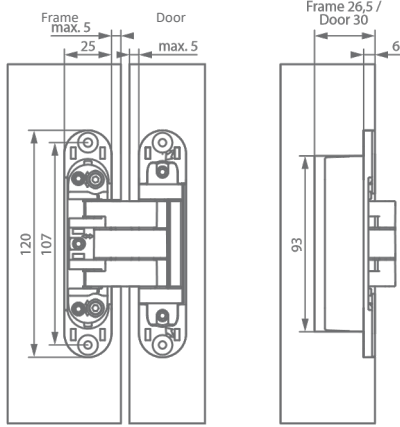

Technical Drawings

invisible neo S-5