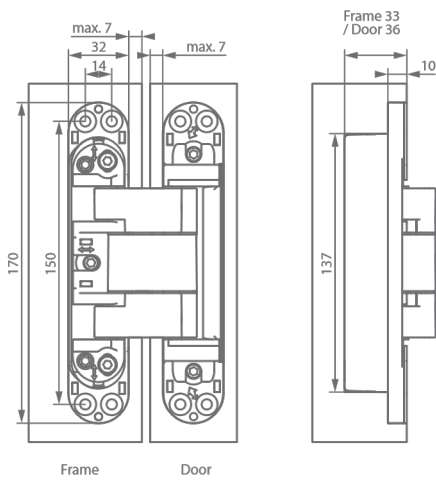

# Technical Details

	Invisible neo S-5	Invisible neo M-6	Invisible neo L-7
<b>Material:</b>	Zamak	Zamak	Zamak
<b>Door thickness</b>	Min. 33 mm	Min. 36 mm	Min. 40 mm
<b>Door thickness with max. front panel</b>	35 mm	40 mm	46 mm
<b>Overall depth</b>	26.5 mm (frame) / 30 mm (door)	30 mm (frame) / 32 mm (door)	30 mm (frame) / 36 mm (door)
<b>Dimensions (L x W)</b>	120 x 25 mm	140 x 28 mm	170 x 32 mm
<b>Weight capacity guide <sup>1</sup></b> 3 Hinges	80kg	100 kg	150 kg
<b>Installment &amp; adjustment</b>	Easy-Hook	Easy-Hook	Easy-Hook
<b>Height adjustment <sup>1</sup></b>	-2.5   +2.5 mm	- 3   + 3 mm	- 3   + 3 mm
<b>Width adjustment <sup>1</sup></b>	- 3   + 4 mm	- 3   + 4 mm	- 3   + 4 mm
<b>Pressure (depth adjustment)<sup>1</sup></b>	- 1   + 1 mm	- 1.5   + 1.5 mm	- 1.5   + 1.5 mm
<b>Max. front panel (cladding) Size</b>	5 mm	6 mm	7 mm
<b>Fire resistant <sup>2</sup></b>	E30, EI230, EI130, EW30	E60, EI260, EI160,	E60, EI260, EI160, EW60
<b>CE marking</b>	2 7 3 1 1 4 0 10	3 7 4 1 1 4 0 11a	4 7 5 1 1 4 1 12a
<b>Screw dia.</b>	SPAX – 72 dia: max. 4.5	SPAX – 72 dia: max.5	SPAX – 72 dia: max.5

# Technical Drawings

**invisible neo S-5**

**invisible neo S-5 fire resistant**

**invisible neo M-6**

**invisible neo M-6 fire resistant**

**invisible neo L-7**

**invisible neo L-7 fire resistant**