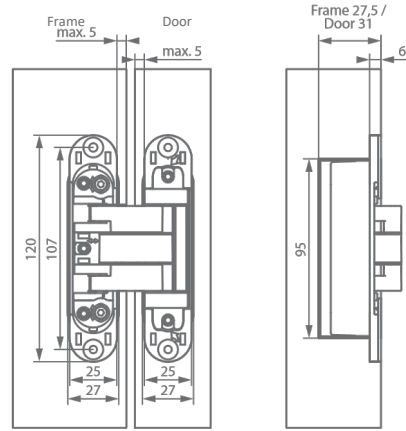

# Technical Details

	Invisible neo S-5	Invisible neo M-6	Invisible neo L-7
<b>Material:</b>	Zamak	Zamak	Zamak
<b>Door thickness</b>	Min. 33 mm	Min. 36 mm	Min. 40 mm
<b>Door thickness with max. front panel</b>	35 mm	40 mm	46 mm
<b>Overall depth</b>	26.5 mm (frame) / 30 mm (door)	30 mm (frame) / 32 mm (door)	30 mm (frame) / 36 mm (door)
<b>Dimensions (L x W)</b>	120 x 25 mm	140 x 28 mm	170 x 32 mm
<b>Weight capacity guide <sup>1</sup></b> 3 Hinges	80kg	100 kg	150 kg
<b>Installment &amp; adjustment</b>	Easy-Hook	Easy-Hook	Easy-Hook
<b>Height adjustment <sup>1</sup></b>	-2.5   +2.5 mm	- 3   + 3 mm	- 3   + 3 mm
<b>Width adjustment <sup>1</sup></b>	- 3   + 4 mm	- 3   + 4 mm	- 3   + 4 mm
<b>Pressure (depth adjustment)<sup>1</sup></b>	- 1   + 1 mm	- 1.5   + 1.5 mm	- 1.5   + 1.5 mm
<b>Max. front panel (cladding) Size</b>	5 mm	6 mm	7 mm
<b>Fire resistant <sup>2</sup></b>	E30, EI230, EI130, EW30	E60, EI260, EI160,	E60, EI260, EI160, EW60
<b>CE marking</b>	2 7 3 1 1 4 0 10	3 7 4 1 1 4 0 11a	4 7 5 1 1 4 1 12a
<b>Screw dia.</b>	SPAX – 72 dia: max. 4.5	SPAX – 72 dia: max.5	SPAX – 72 dia: max.5

Quantity of hinge required for a standard 2040 mm door.

Please make adjustments according to the height of the door as well as considering the weight.

# Technical Drawings

**invisible neo S-5**

**invisible neo S-5 fire resistant**

**invisible neo M-6**

**invisible neo M-6 fire resistant**

**invisible neo L-7**

**invisible neo L-7 fire resistant**