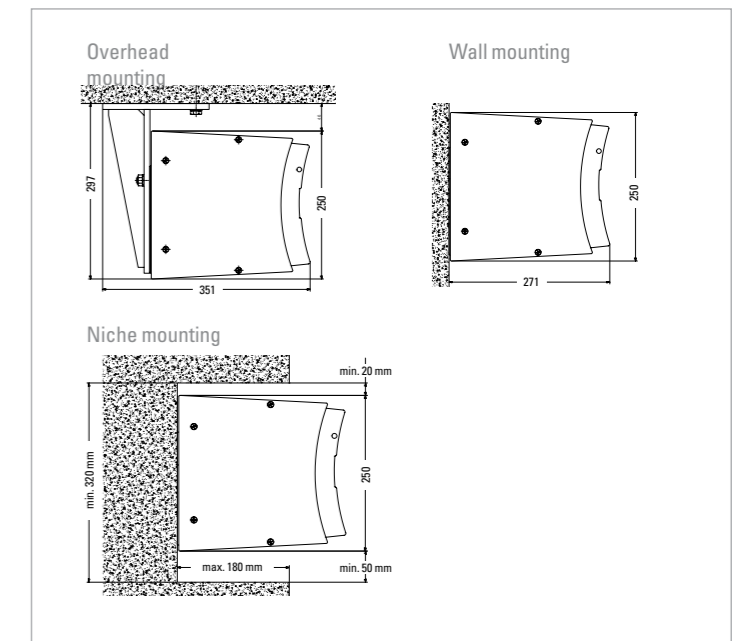

CASA SUNRAIN