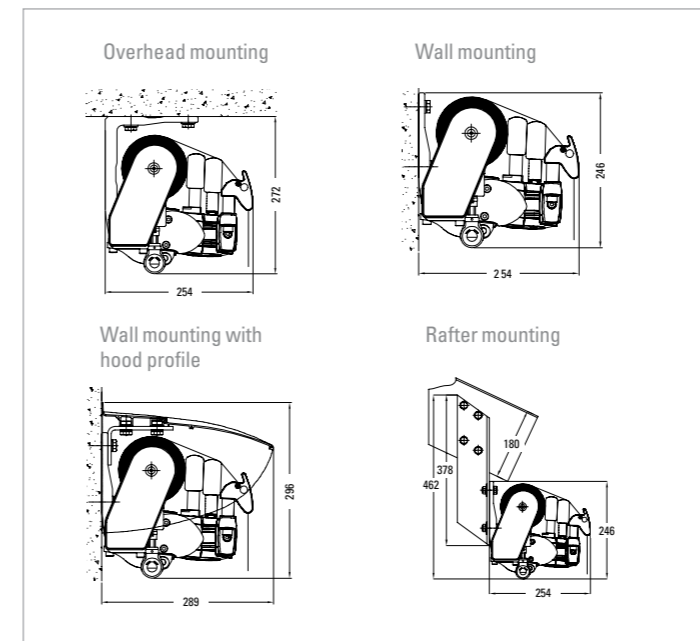

Accessories

Smart extras for convenience and safety

Calypso Roll – attractive privacy screen

The CALYPSO ROLL side awning protects you from sunlight coming in at an angle, prying eyes and unpleasant draughts. The side awning comes in a cassette and can be rolled up and out manually. Not only do the premium handles look good, they are also pleasant to the touch. They can also be supplied with a childproof lock on request.

SAFETY MOTION – protection for your awning

The SAFETY MOTION emergency manual drive is the last-resort concept for your awning – should the radio-controlled motor ever go on strike, the awning can be closed easily by crank at any time with the emergency manual drive.

Radiant heaters for long hours on the terrace

A radiant heater offers a pleasantly cosy warmth under the awning until late in the night or on autumn days. It can be mounted simply on the bracket tube or on the wall. The radiant heater can also be switched on and off remotely on request.

Technology and details

	SUNRAIN	SUNRAIN VARIO-VOLANT	CASA SUNRAIN	CASA SUNRAIN VARIO-VOLANT
Max. projection in cm	400	400	350	350
Max. width (single system) in cm	650	650	650	650
Water run-off (single system/coupled system & VARIO-VOLANT)	from 5° / 7.5°	from 7.5°	From 5° / 7.5°	From 5° / 7.5°
Can be coupled with slit cover	✓	✓	✓	✓
Wall/roof bracket	✓	✓	✓	✓
Rafter fitting	■	■	-	-
Valance	✓	✓	■	■
Bevel gear 4.4:1	▲	▲	-	-
Motor	✓	✓	✓	✓
Radio motor with emergency hand crank "SAFETY MOTION"	■	■	■	■
Somfy io radio-controlled motor/Smart Home Ready	■	■	■	■
Folding arms with flyer chain	✓	✓	✓	✓
Gutter in front profile	✓	✓	✓	✓
Rain hood	■	■	-	-
VARIO-VOLANT valance	-	✓	-	✓
PVC Précontraint 302 collection	✓	✓	✓	✓
LED folding arms	■	■	■	■

✓ standard equipment ■ optional extra ▲ reduced price - not available