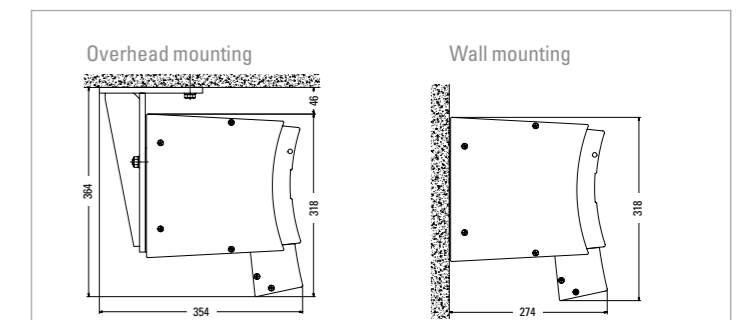

CASA SUNRAIN VARIO-VOLANT