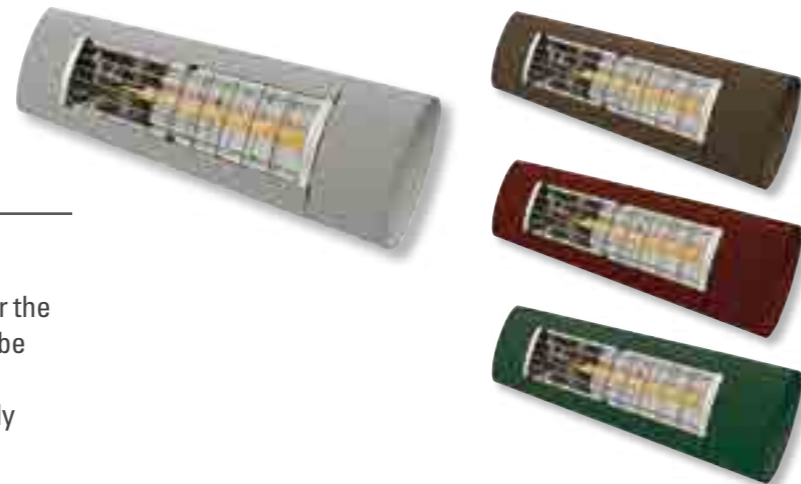

Accessories

Smart extras for convenience and safety

Calypso Roll – attractive privacy screen

The CALYPSO ROLL side awning protects you from sunlight coming in at an angle, prying eyes and unpleasant draughts. The side awning comes in a cassette and can be rolled up and out manually. Not only do the premium handles look good, they are also pleasant to the touch. They can also be supplied with a childproof lock on request.

SAFETY MOTION – protection for your awning

The SAFETY MOTION emergency manual drive is the last-resort concept for your awning – should the radio-controlled motor ever go on strike, the awning can be closed easily by crank at any time with the emergency manual drive.