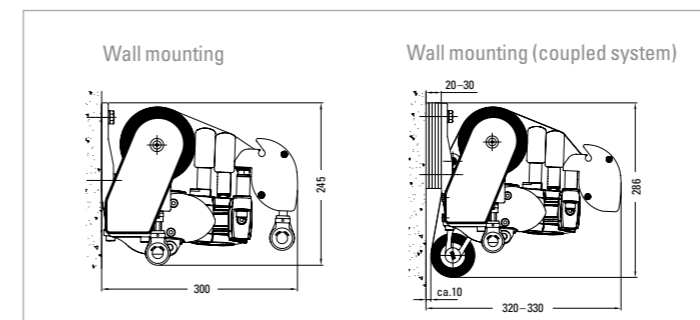

Wind Protect System
Remote control
Emergency manual drive
Folding arms

WPS
SAFETY MOTION
LED

SUNRAIN

CASA SUNRAIN

SUNRAIN VARIO-VOLANT

CASA SUNRAIN VARIO-VOLANT

abesco

Blinds & Awnings