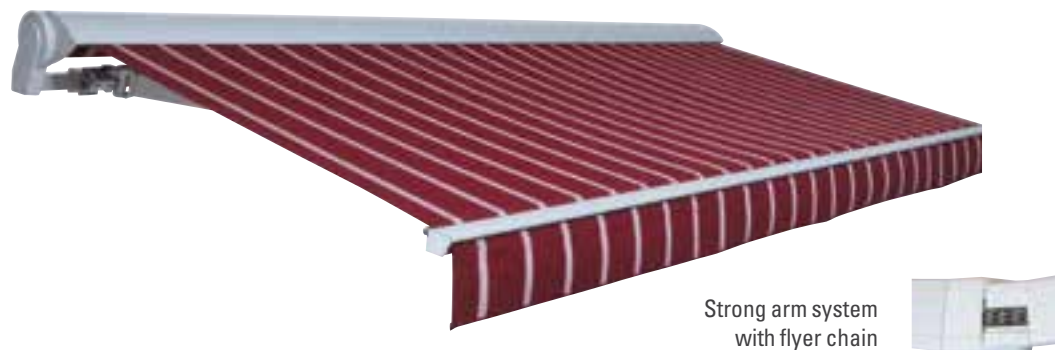

a'besco
Blinds & Awnings

·L·E·I·N·E·R·

Folding arm awnings

www.leiner.de

CAPRI

The pure folding arm awning

The CAPRI is a high-quality LEINER folding arm awning. Also with this entry model, great importance has been attached to high quality and long life. The resilient arm system ensures a taut awning fabric. The CAPRI has a huge number of variants. You can, for instance, choose between a visible front profile or one that is concealed by the fabric.

The CAPRI has a projection of up to 4 m and a maximum width of 6 m. Coupled systems are available of up to 12 x 4 m. An electric motor is a standard. For operations by crank, a gear without endstop is used.