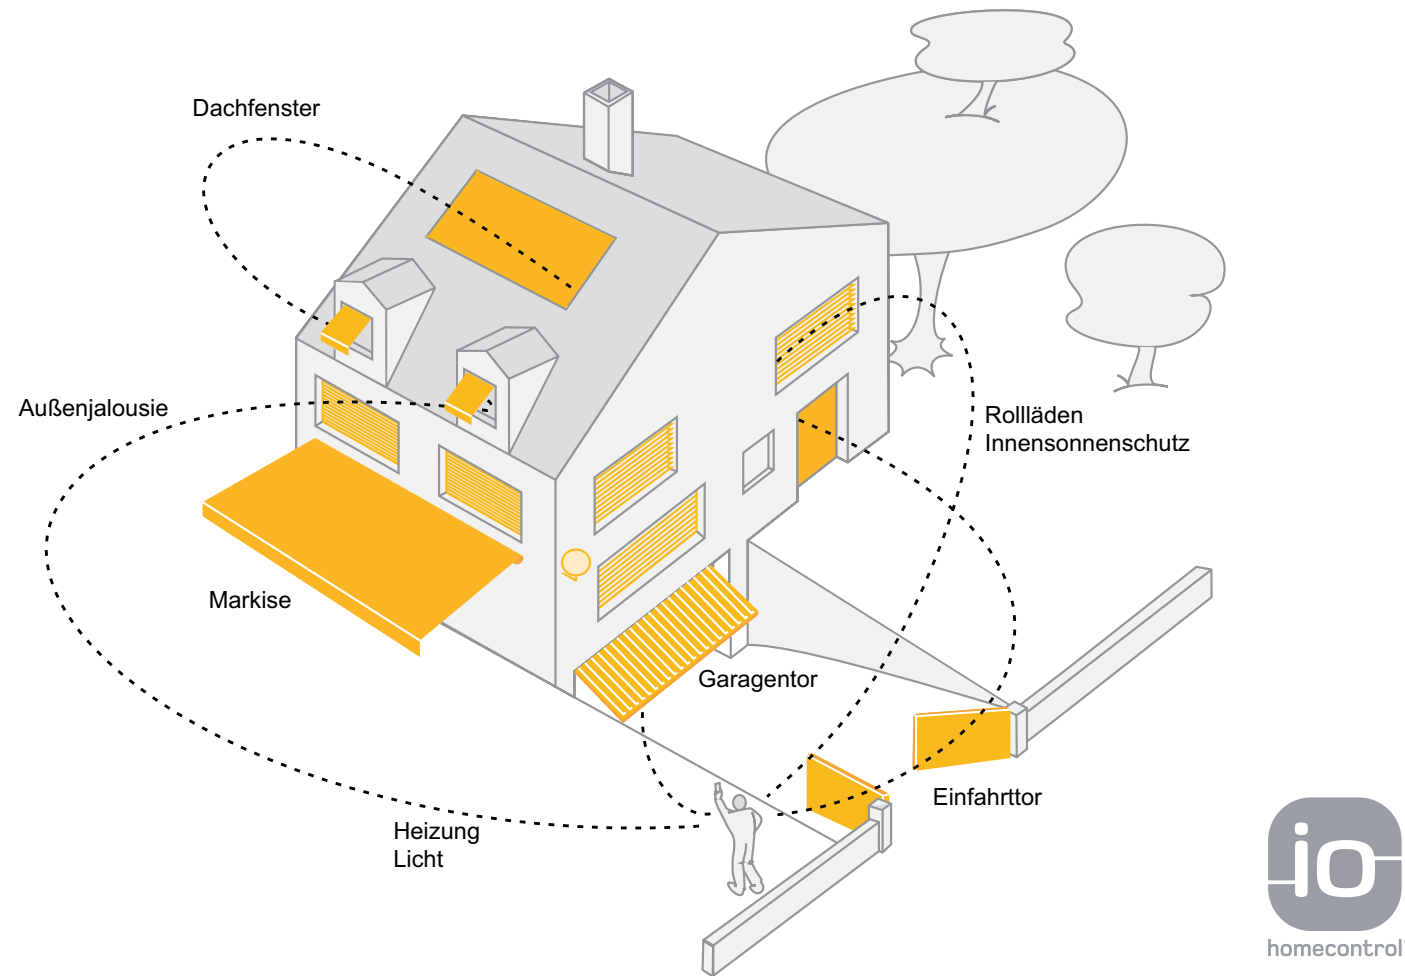

any length. It is operated by a crank or, more elegantly, remotely using a radio-controlled motor. The specially hardened arm parts allow a maximum projection of 4 m. The GARDA HK can also be supplied as a coupled system.

Customise your VARIO-VOLANT valance, as you please

There are several fabric options to choose from. You can have the same fabric as the awning or opt for a more transparent type. The Tempotest Starscreen fabric can even be supplied in lengths of up to 3 m. The "loose" weave make it easier to see through the fabric, but still ensures privacy and offers a pleasant amount of light.

Tempotest Starscreen fabric, maximum height 3 m

SMART HOME READY

A home entirely to your liking

With "Smart Home Ready by Somfy", you have laid the foundation for your home of the future.

Essentially, you decide how "smartly" you want to control your home or flat. Ideally, you will start by defining the right basis that will allow you also to automate your domestic technology even further at a later date.