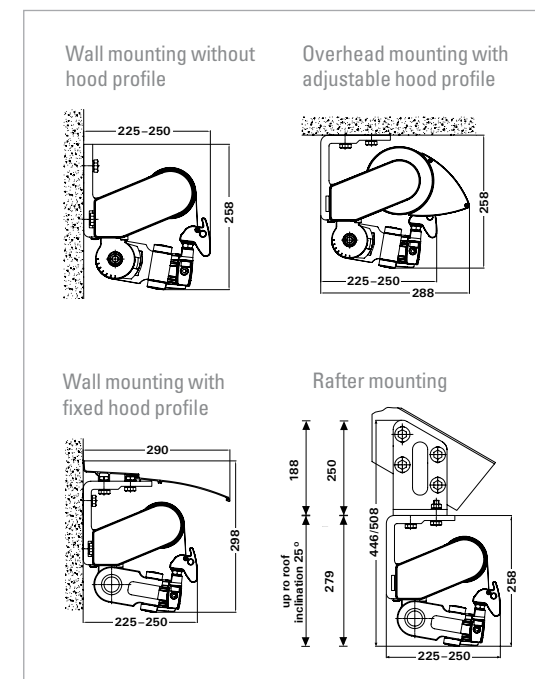

CAPRI VARIO-VOLANT

VENTURA TREND