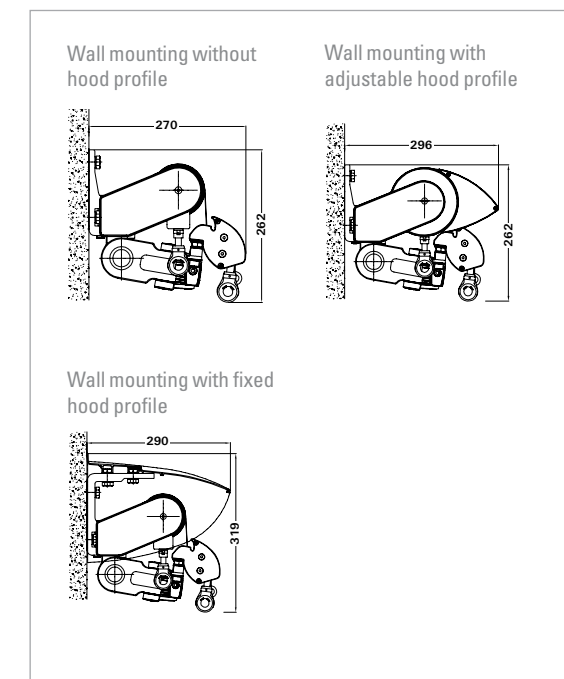

VENTURA TREND VARIO-VOLANT