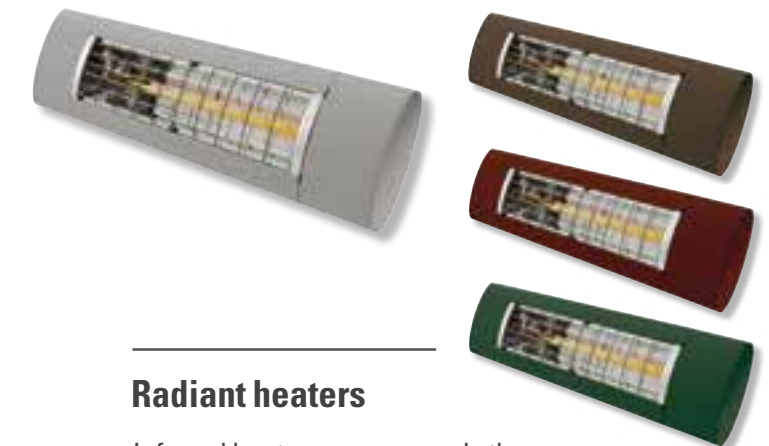

Radiant heaters

Infrared heaters warm up only the body and objects, not the air – making them cheap and effective. Available in 18 LEINER LOUNGE COLOURS and RAL 9010 for no additional charge.