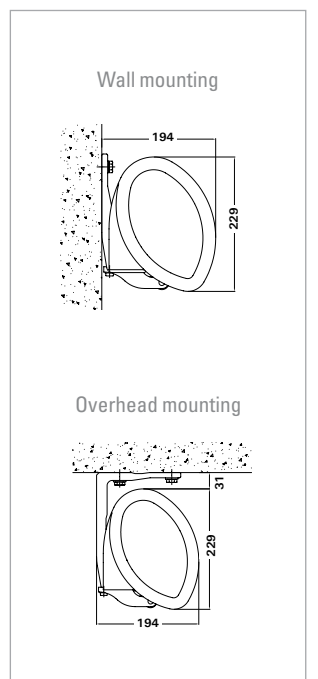

WPS – Wind Protect System

Wind stability for your awning

Up to wind force 8 depending on the size of the awning. The Wind Protect System (WPS) was specially developed by LEINER for customers who do not want to retract their awning at the first sign of a breeze but would prefer to have the option of staying out on the terrace.

There are different options available – permanently installed or variably removable. The LEINER Wind Protect System (WPS) is simply fitted on the front profile of the awning, providing a quiet and pleasant shaded area – even in strong winds.

Caution: Do not combine the Wind Protect System WPS with an automatic sun and wind sensor!

Classic fabrics

For beautiful shades

It is only the combination of high-end technology and a weatherproof and quality fabric that makes the perfect shade. LEINER awning fabrics are known for their quality and elegance. Choose from an enormous bandwidth of attractive designs in the different LEINER colour worlds and a large number of special fabrics.

CALYPSO ROLL – side awning

Protection on the side

The CALYPSO ROLL side awning is the perfect companion to your awning on the terrace or balcony. It gives protection from sunlight coming in at the side, light wind and the prying eyes of neighbours.

The CALYPSO ROLL is easy to install, practical to use, and impresses with quality and elegance. Not only do the premium handles look good, they are also pleasant to the touch. They can also be supplied with a childproof lock on request.

SAFETY MOTION

Protection for your awning

The SAFETY MOTION emergency manual drive is the last-resort concept for your awning – should the radio-controlled motor does not work, the awning can be closed easily by crank at any time with the emergency manual drive.

SAFETY MOTION

Tips and technology