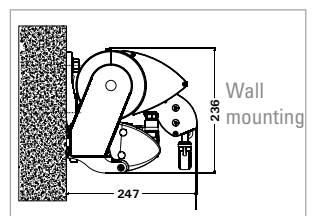

CAPRI VARIO-VOLANT