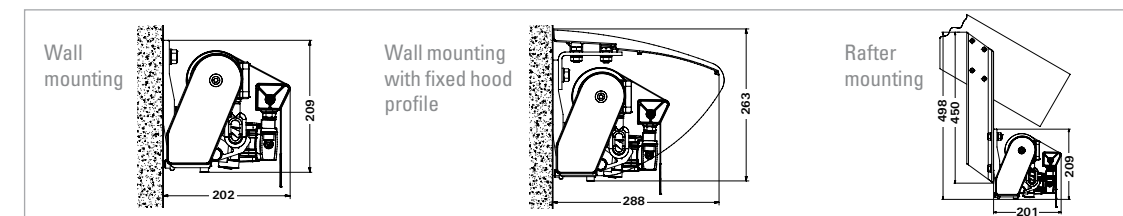

VARIO-VOLANT valance
Angle of inclination
Emergency hand crank

Maximum width
Maximum projection
Width of coupled system

Smart Home Ready by Somfy

ALU
WPS

Degrees
SAFETY MOTION

cm
cm
cm

CAPRI

CAPRI VARIO-VOLANT