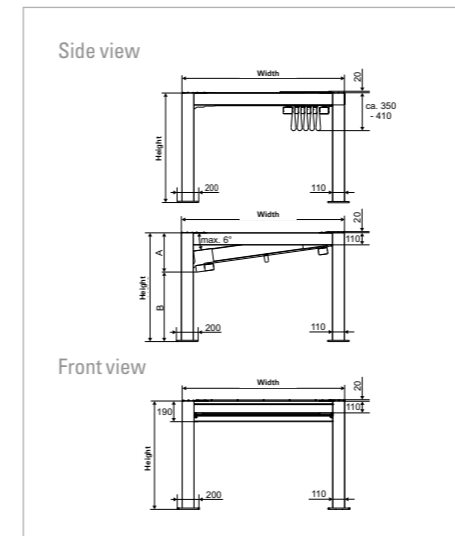

PERGOLA SUNRAIN Q