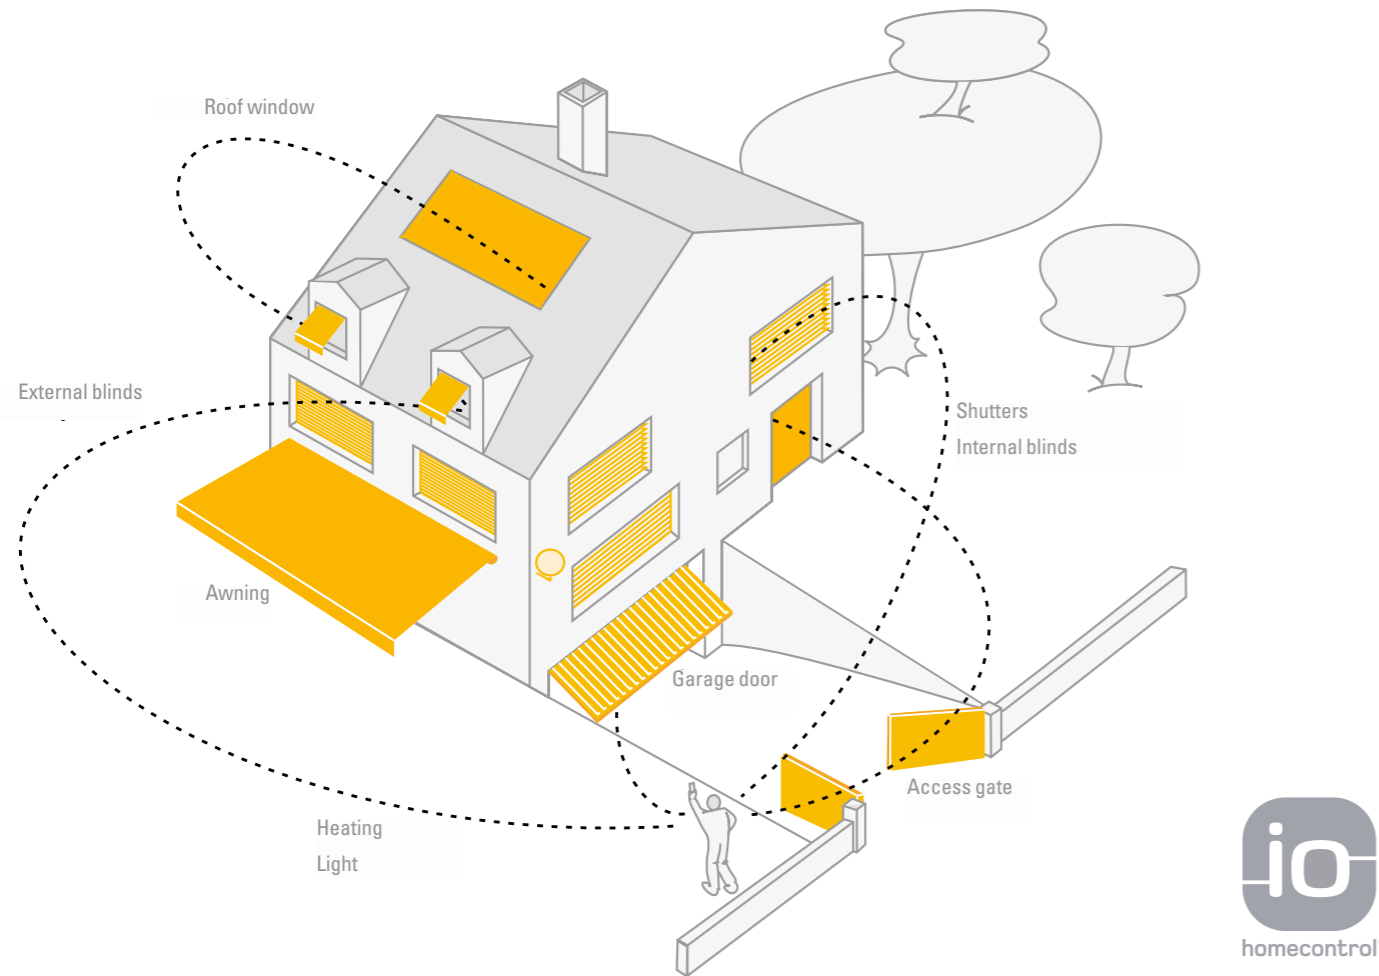

SMART HOME READY

A HOME ENTIRELY TO YOUR LIKING

With "Smart Home Ready by Somfy", you have laid the foundation for your home of the future.

Essentially, you decide how "smartly" you want to control your home or flat. Ideally, you will start by defining the right base that will allow you also to automate your home technology even further at a later date.

With the Somfy io, solutions, you enjoy the convenience of smart home controls right from the start. That makes it easy for you to decide later how much more networking, convenience and security you want to have.

4 **ADVANTAGES**

- EASE OF OPERATION
- SECURITY
- COMFORT AND WELL-BEING
- ENERGY EFFICIENCY

Choose the solution that's right for you and ask your specialist partner for advice on other smart home solutions.

Why not integrate your sun and weather protection products into your smart home? After all, you can use the Somfy io radio control to operate your systems with lighting and/or radiant heaters easily by remote control or wall switches. Or even other control options such as a tablet or smartphone.