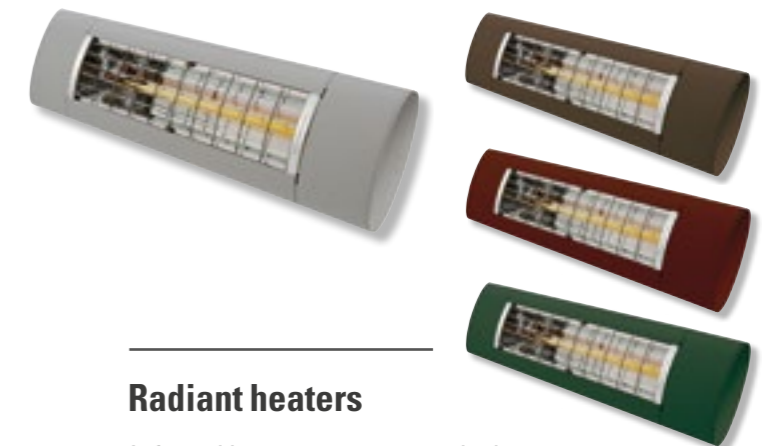

Radiant heaters

Infrared heaters warm up only the body and objects, not the air – making them cheap and effective. Available in 18 LEINER LOUNGE COLOURS and RAL 9010 for no additional charge.