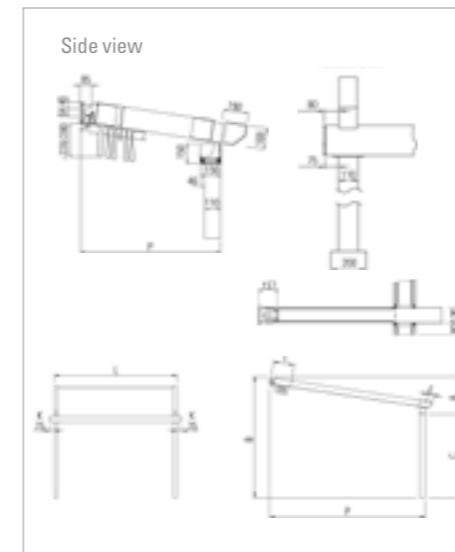

PERGOLA SUNRAIN XLM