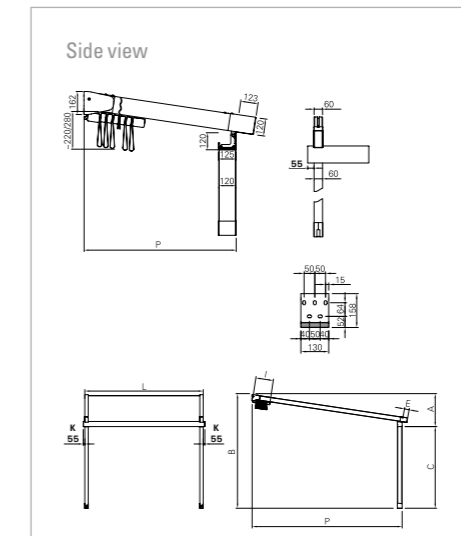

PERGOLA SUNRAIN L