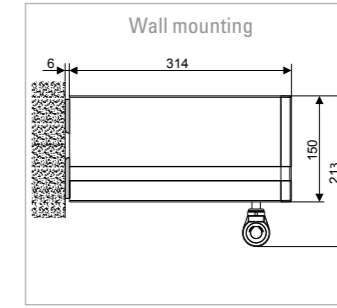

PIANO VARIO-VOLANT