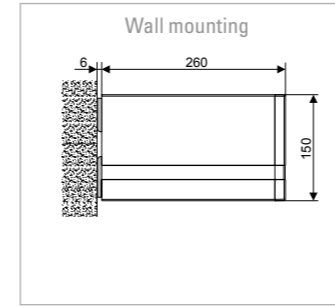

Classic fabrics

For beautiful shades

It is only the combination of high-end technology and a weatherproof and quality fabric that makes the perfect shade. LEINER awning fabrics are known for their quality and elegance. Choose from an enormous bandwidth of attractive designs in the different LEINER colour worlds and a large number of special fabrics.

Technology and details

	PIANO	PIANO VARIO-VOLANT	COMO	COMO VARIO-VOLANT	FINO	FINO VARIO-VOLANT	GASTRO FINO	RIVA	PICO
Max. projection in cm	350/250	350	400	400	250/300/350	350	700/600/500	300	250
Max. width (single system) in cm	600/650	600	650	650	650/600/500	500	500/600/650	500	425
Min. width in cm	199	199	210	210	186	186	186	186	180
Can be coupled with slit cover	-	-	✓	✓	-	-	-	-	-
Max. angle of inclination of arms - motor drive	20°	20°	25°	25°	40°	40°	40°	90°	85°
Max. angle of inclination of arms - crank drive	20°	20°	25°	25°	35°	35°	35°	35°	35°
Valance	■	■	■	■	■	■	■	■	■
Bevel gear 4,4 : 1	▲	▲	▲	▲	▲	▲	▲	▲	▲*
Motor	✓	✓	✓	✓	✓	✓	✓	✓	✓
Somfy io radio motor/ Smart Home Ready	■	■	■	■	■	■	■	■	■
Radio motor with emergency hand crank SAFETY MOTION	■	■	■	■	■	■	■	■	-
LED lighting in the cassette or LED light profile	■	■	-	-	■	■	-	-	-
Folding arms with LED lights	■¹⁾	■¹⁾	■	■	-	-	-	-	-
Folding arms with flyer chain	✓	✓	✓	✓	✓	✓	✓	✓	✓
Wall brackets	✓	✓	✓	✓	✓	✓	-	✓	✓
Joist fitting	■	■	■	■	■	■	-	■	■
Rafter fitting	■	■	■	■	■	■	-	■	■
Roof bracket	■	■	-	-	-	-	-	✓	✓
VARIO-VOLANT valance	-	✓	-	✓	-	✓	■	-	-

✓ standard equipment ■ optional extra

▲ reduced price - not available

* worm gear

¹⁾ possible if LED in cassette

Max. width Max. projection Width of coupled system Inclination VARIO-VOLANT valance Safety from harded aluminium Radio Control Emergency manual drive io radio control Wind-Protect-System LED lights

PIANO

Overhead mounting

PIANO VARIO-VOLANT

Overhead mounting

PIANO und PIANO VARIO-VOLANT

COMO

COMO VARIO-VOLANT

PICO