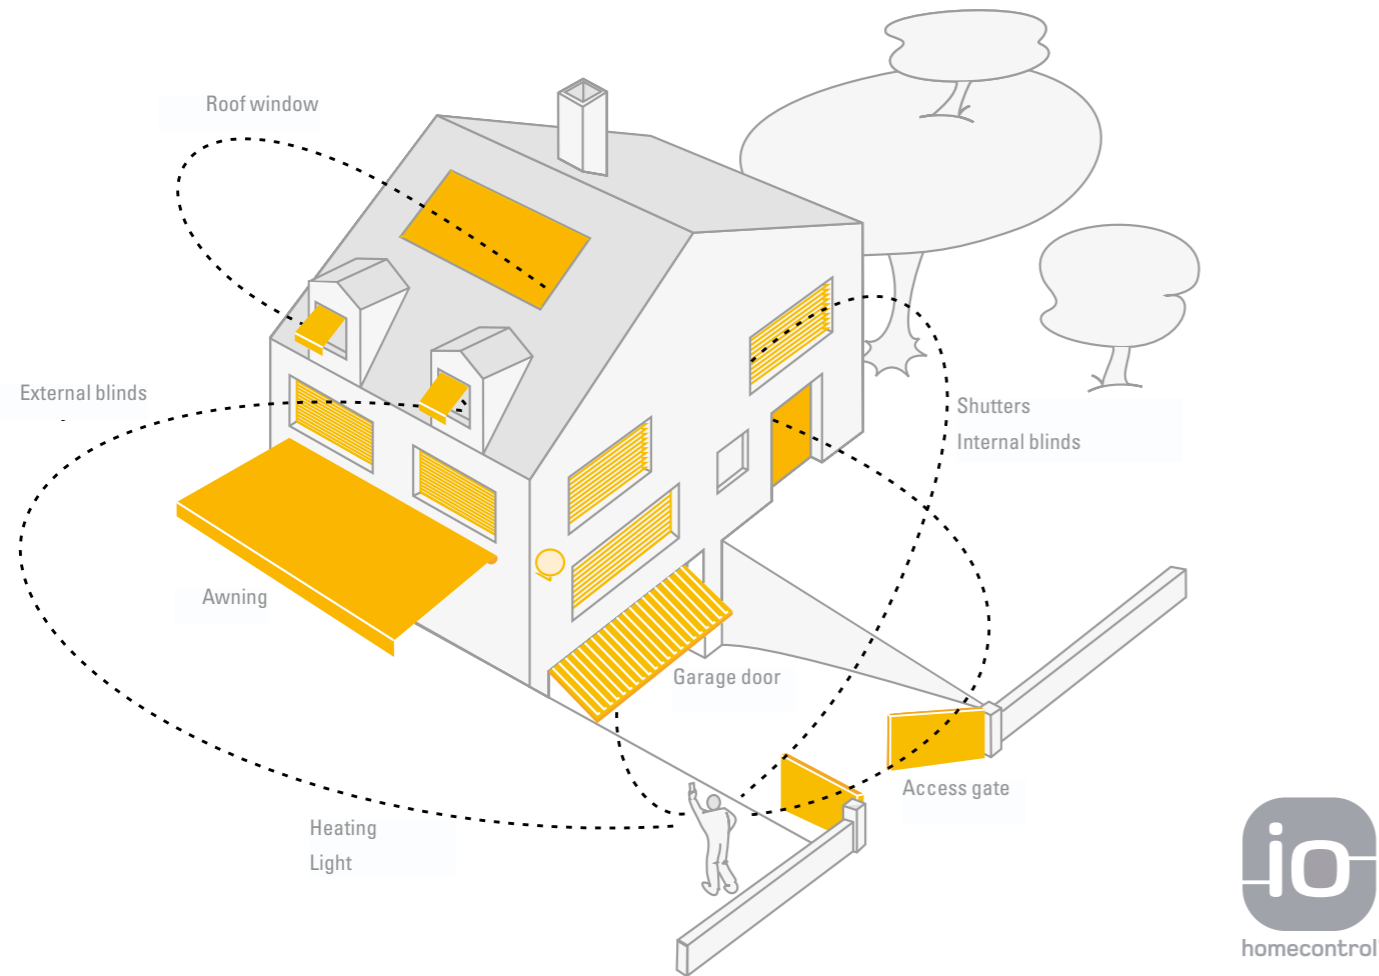

The RIVA fits in anywhere

The facility to adjust the angle of inclination is unusual for a cassette awning. The RIVA appears at its best when mounted overhead. The attractive fixing brackets are barely visible with an overhead fitting. An awning could not be mounted any more beautifully or elegantly than this.

RIVA overhead or wall mounting – simply relocate the bearing brackets

Angle of inclination can be adjusted from 0 to 90 degrees

PICO

The compact cassette for small terraces and balconies

The PICO compact cassette was specially developed for more confined spaces. The PICO boasts a delicate but very sturdy structure: a little beauty which will grace any balcony or terrace.

Its maximum angle of inclination of 85 degrees makes it ideal for overhead mounting.

Overhead mounting

The PICO is perfect for small terraces.

SMART HOME READY

A home entirely to your liking

Why not integrate your sun and weather protection products into your smart home? After all, you can use the Somfy io radio control to operate your systems with lighting and/or radiant heaters easily by remote control or wall switches. Or even other control options such as a tablet or smartphone.

With Smart Home Ready by Somfy, you have laid the foundation for your home of the future.

Essentially, you yourself decide how "smartly" you want to control your home or flat. Ideally, you will start by defining the right basis that will allow you also to automate your domestic technology even further at a later date.