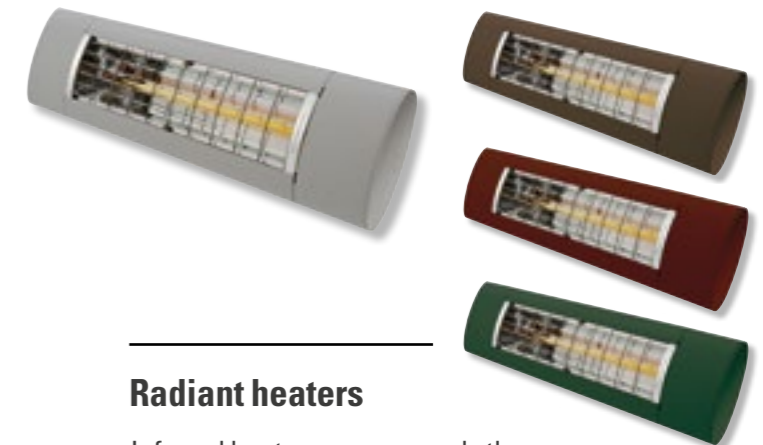

Convenient io radio control

Your awning can be remotely extended and retracted particularly elegantly with a radio-controlled motor. Choose from a variety of remote control and wall switch versions.

Radiant heaters